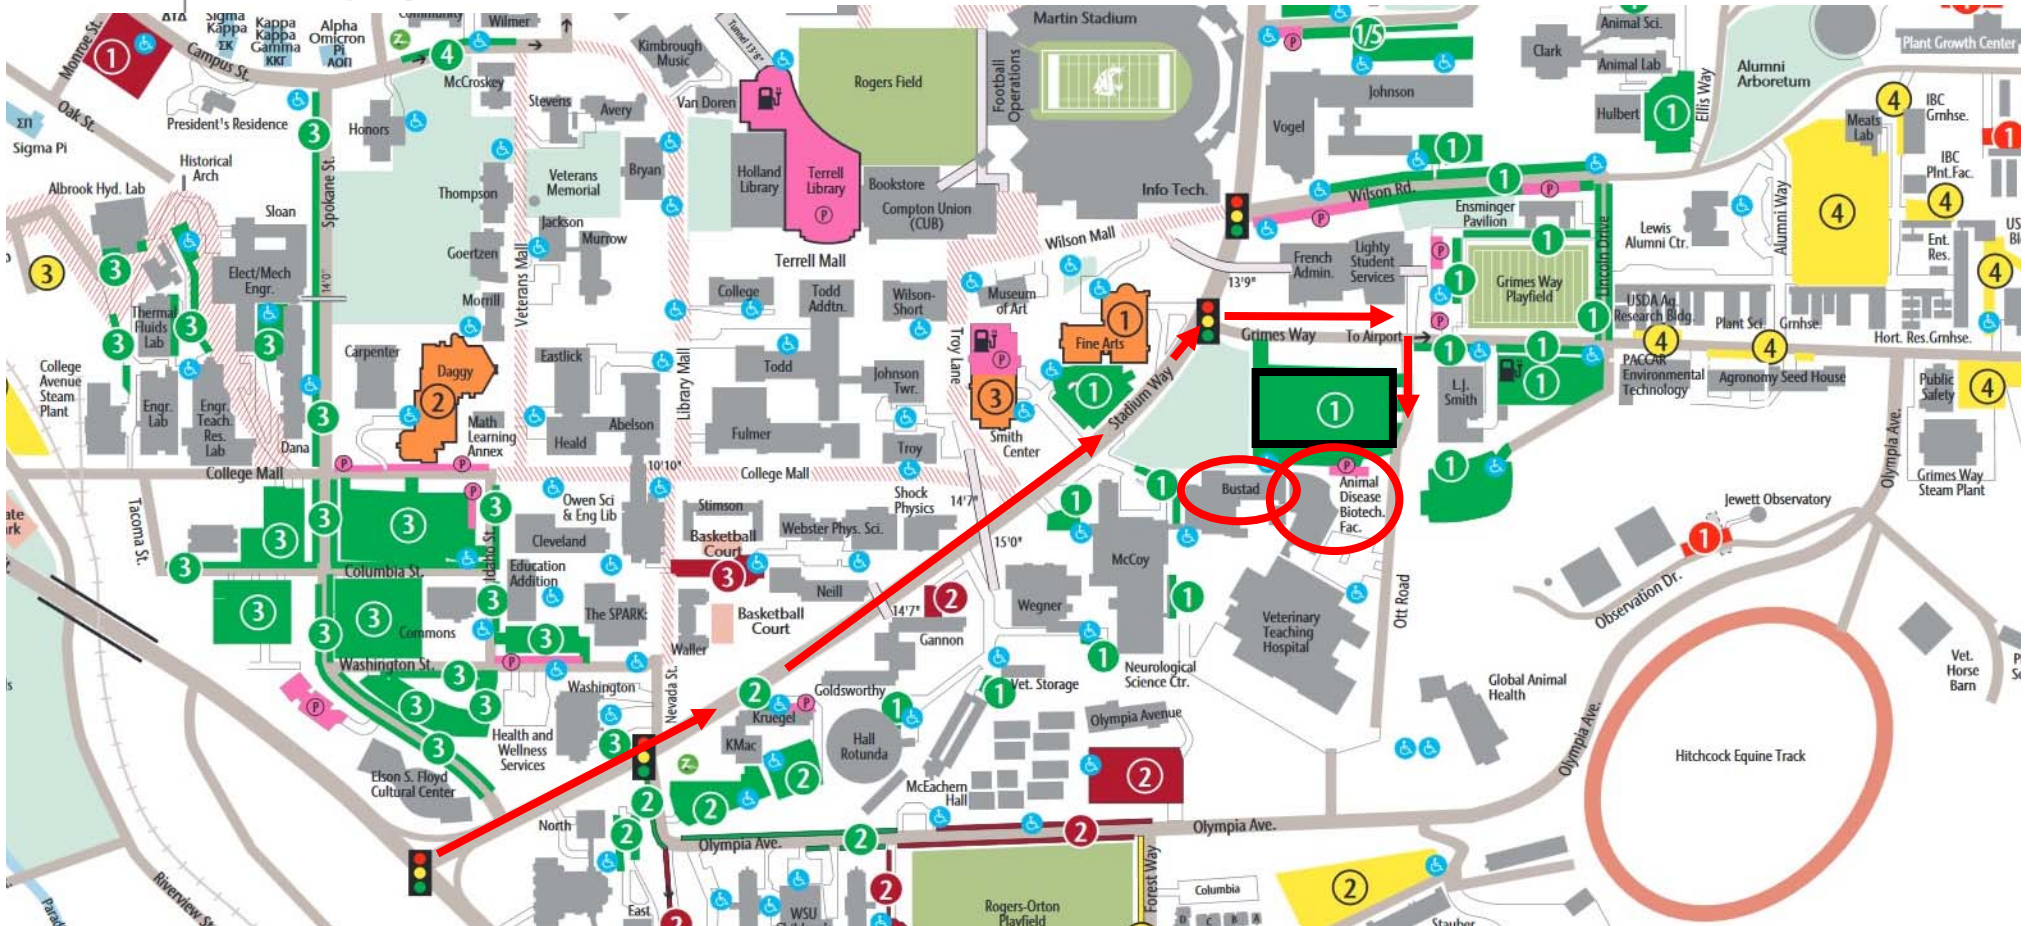

College of Veterinary Medicine

WASHINGTON STATE UNIVERSITY

Bustad Hall, WSU College of Veterinary Medicine Grimes Way, Pullman, WA 99164-7012

Bustad Hall and the Animal Disease and Biotechnology Facility (ADBF) are indicated by the two red circles.

For parking in front of Bustad go up Stadium Way (arrows) and take a right on Grimes Way. The parking lot will be immediately on the right noted by the black square. Bustad Hall and ADBF are side by side directly in front of the parking lot. **Note: Parking is free on the weekends in this lot.**

Please visit transportation.wsu.edu for a complete set of parking rules.

WASHINGTON | IDAHO | MONTANA | UTAH
WIMU
REGIONAL PROGRAM in VETERINARY MEDICINE